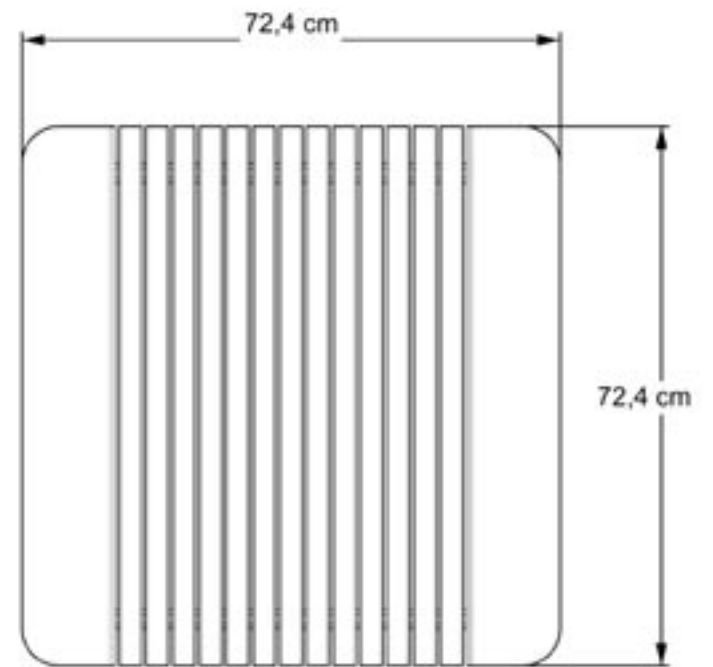

Cayman

Cayman

Measurements

Rhodes Loveseat

Rhodes Sofa / two seater

Rhodes Sofa / three seater

Macau Side Table / wood

Macau Side Table / stone