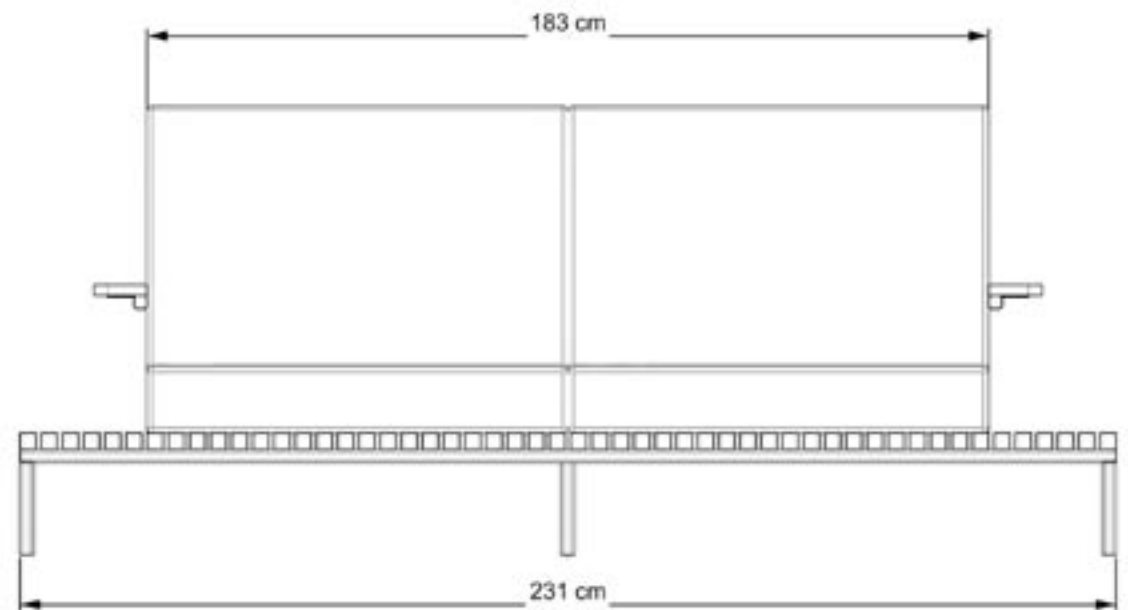

Cayman

Cayman

Measurements

Rhodes Loveseat

Rhodes Sofa / two seater

Rhodes Sofa / three seater

Macau Side Table / wood

Macau Side Table / stone