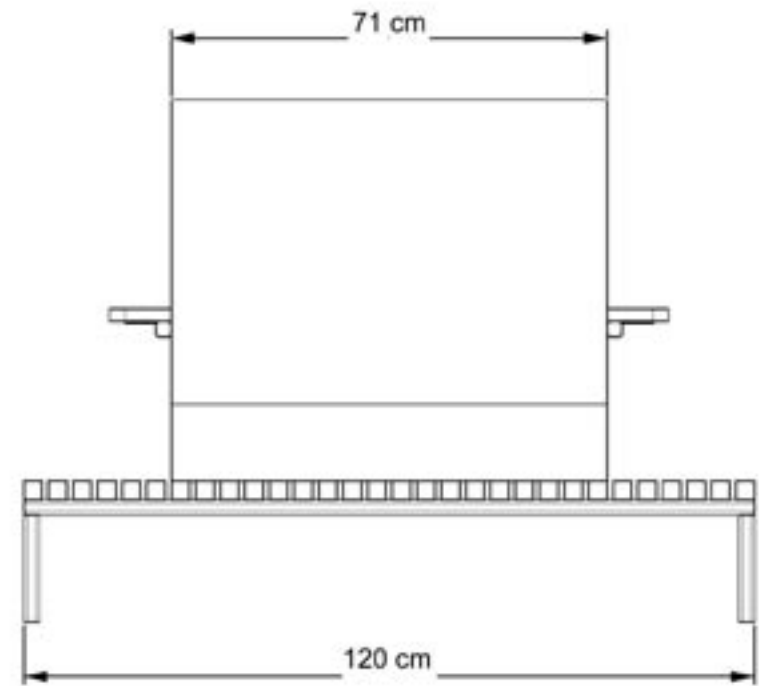

Cayman

Cayman

Measurements

Rhodes Loveseat

Rhodes Sofa / two seater

Rhodes Sofa / three seater

Macau Side Table / wood

Macau Side Table / stone