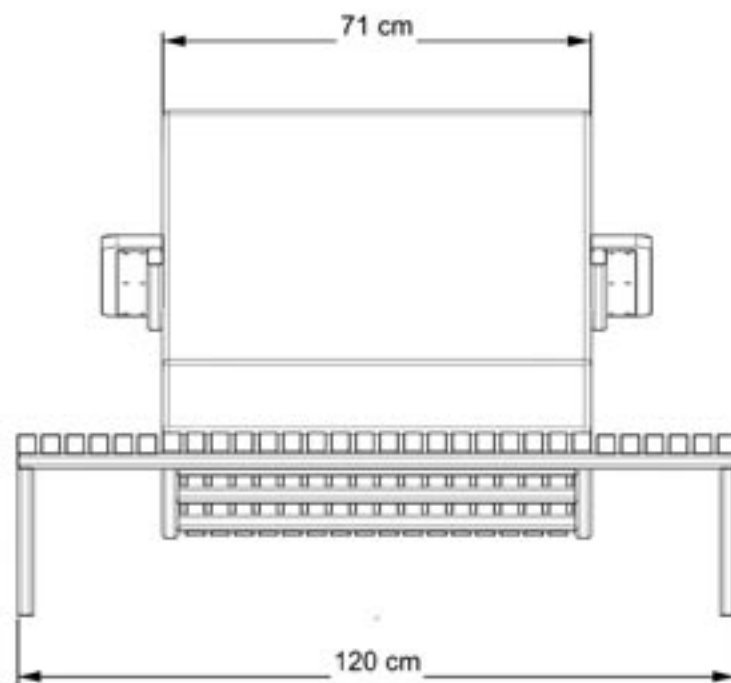

Cayman

Cayman

Measurements

Rhodes Loveseat

Rhodes Sofa / two seater

Rhodes Sofa / three seater

Macau Side Table / wood

Macau Side Table / stone