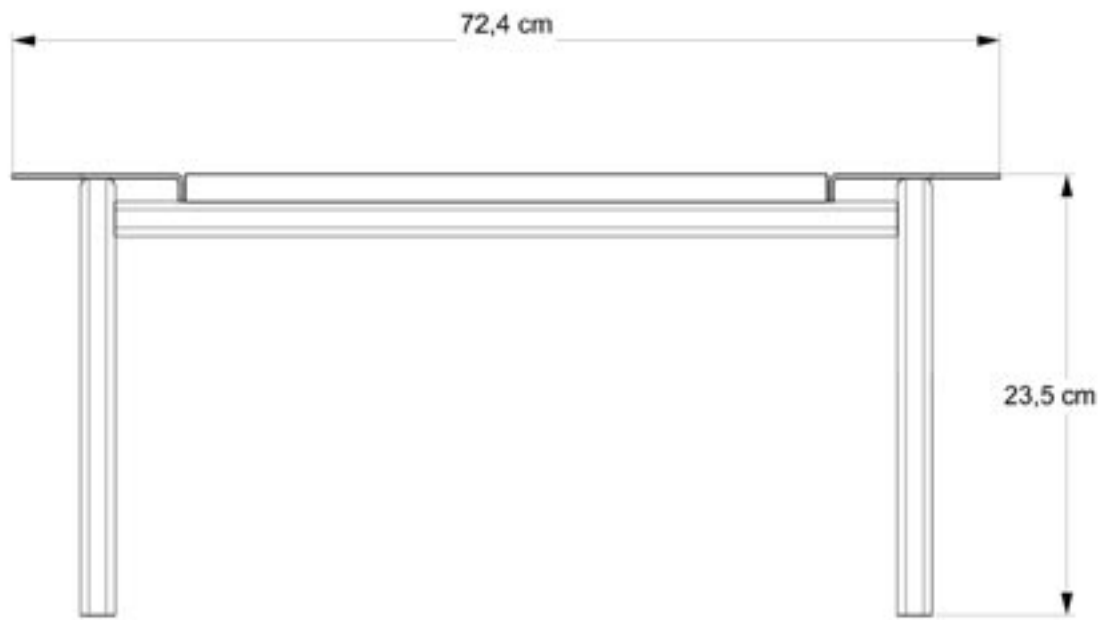

Cayman

Cayman

Measurements

Rhodes Loveseat

Rhodes Sofa / two seater

Rhodes Sofa / three seater

Macau Side Table / wood

Macau Side Table / stone