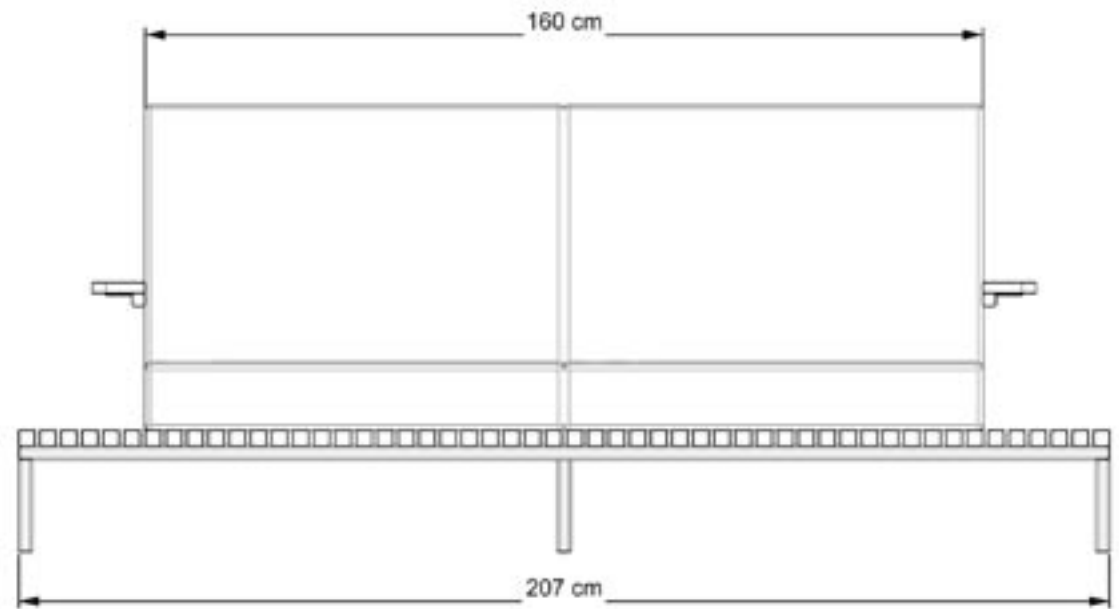

Cayman

Cayman

Measurements

Rhodes Loveseat

Rhodes Sofa / two seater

Rhodes Sofa / three seater

Macau Side Table / wood

Macau Side Table / stone