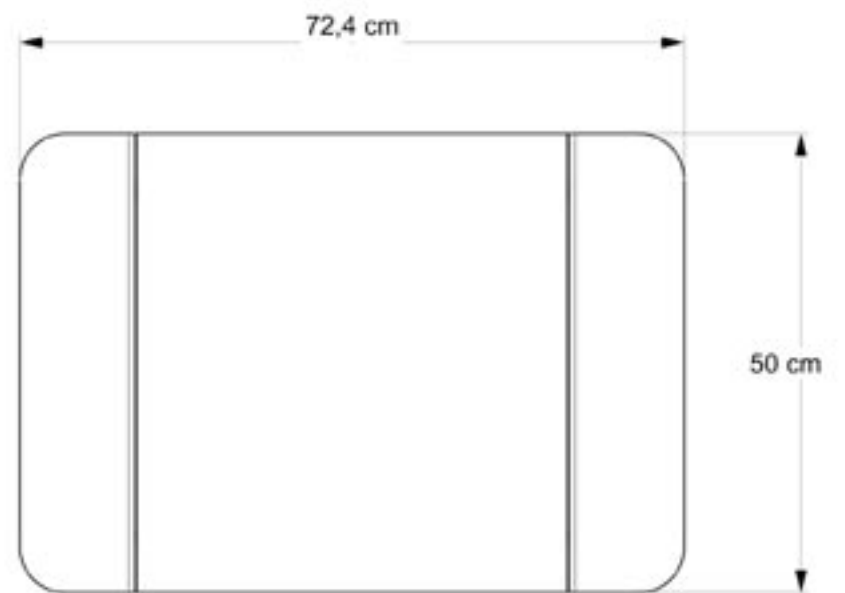

Cayman

Cayman

Measurements

Rhodes Loveseat

Rhodes Sofa / two seater

Rhodes Sofa / three seater

Macau Side Table / wood

Macau Side Table / stone