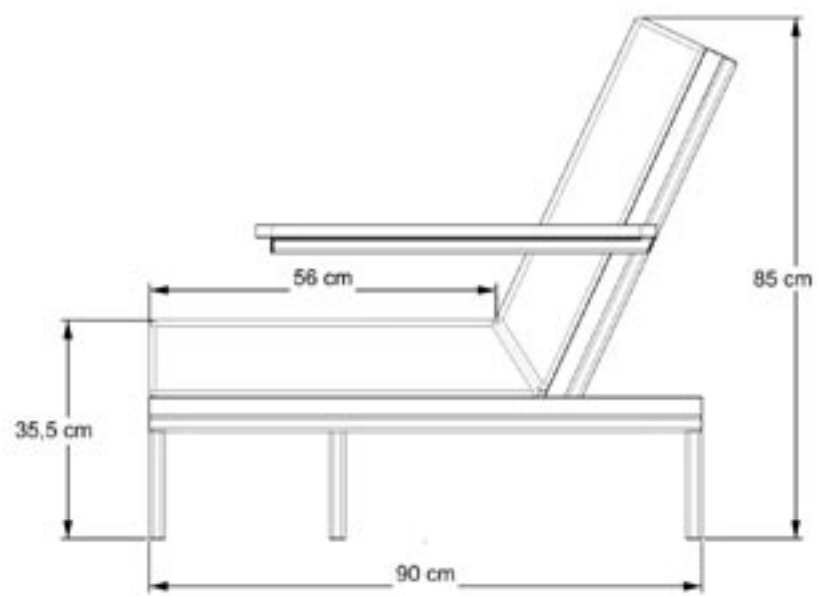

Cayman

Cayman

Measurements

Rhodes Loveseat

Rhodes Sofa / two seater

Rhodes Sofa / three seater

Macau Side Table / wood

Macau Side Table / stone