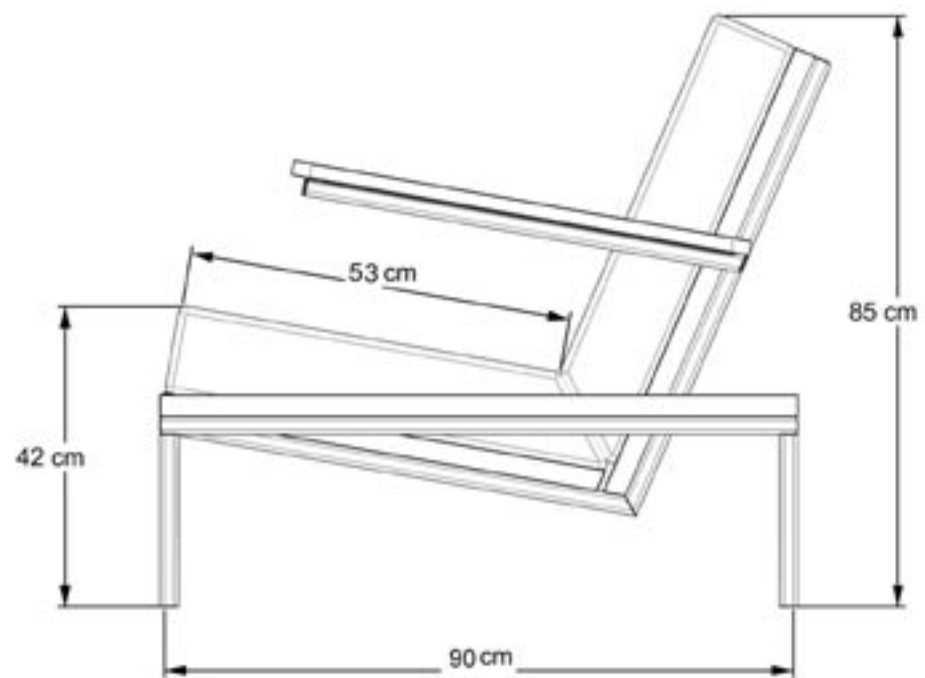

Cayman

Cayman

Measurements

Rhodes Loveseat

Rhodes Sofa / two seater

Rhodes Sofa / three seater

Macau Side Table / wood

Macau Side Table / stone