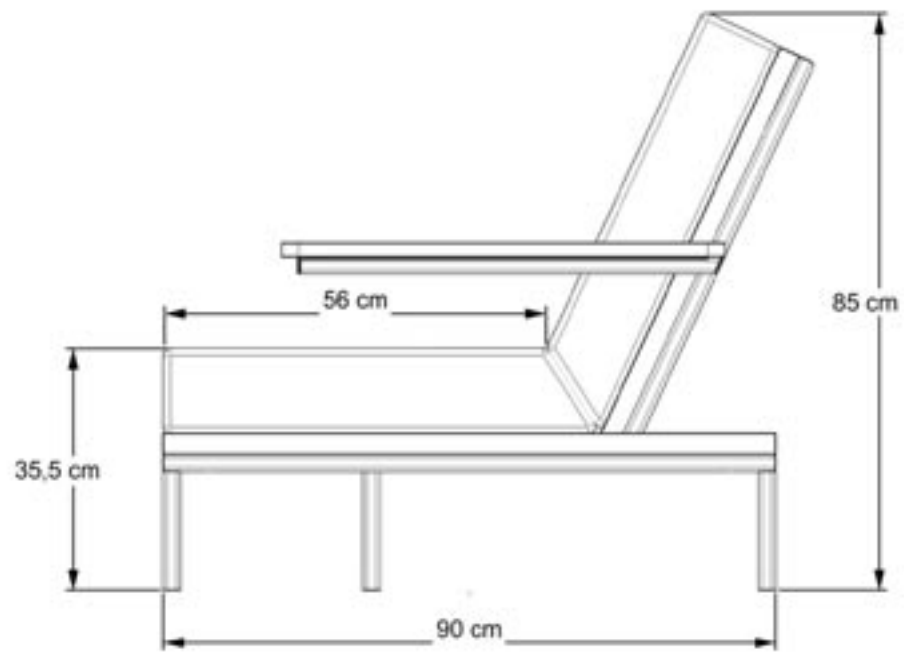

Cayman

Cayman

Measurements

Rhodes Loveseat

Rhodes Sofa / two seater

Rhodes Sofa / three seater

Macau Side Table / wood

Macau Side Table / stone