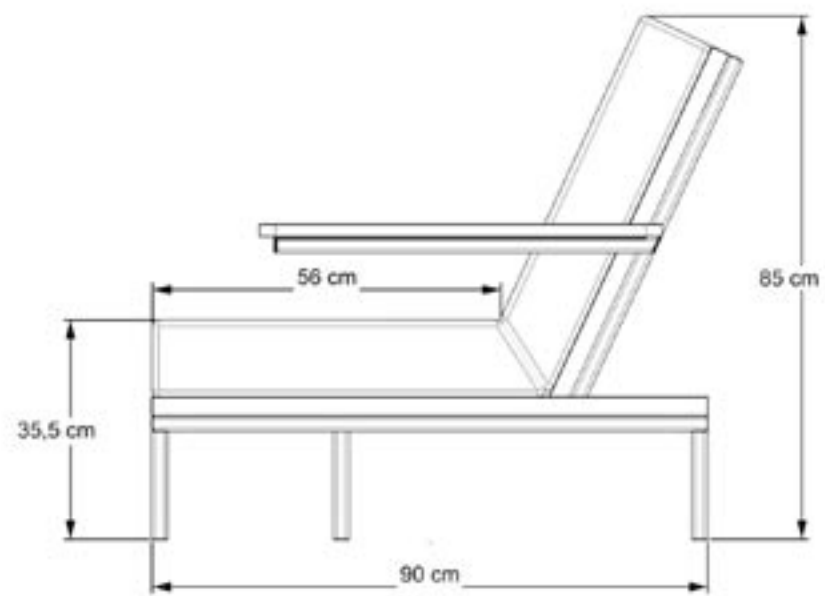

Cayman

Cayman

Measurements

Rhodes Loveseat

Rhodes Sofa / two seater

Rhodes Sofa / three seater

Macau Side Table / wood

Macau Side Table / stone