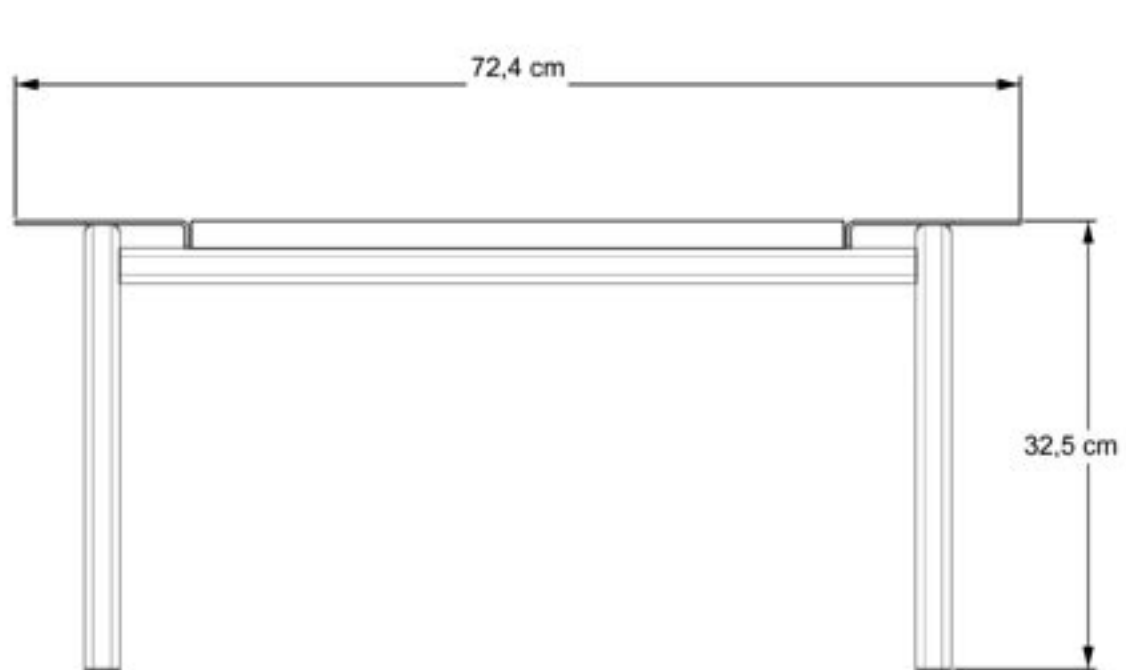

Cayman

Cayman

Measurements

Rhodes Loveseat

Rhodes Sofa / two seater

Rhodes Sofa / three seater

Macau Side Table / wood

Macau Side Table / stone