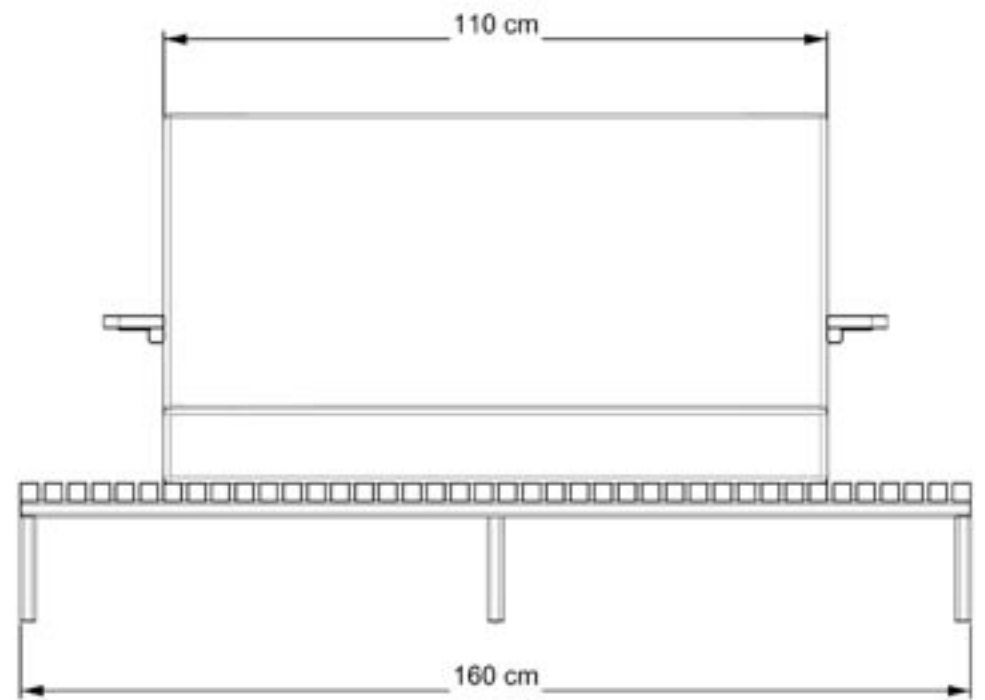

Cayman

Cayman

Measurements

Rhodes Loveseat

Rhodes Sofa / two seater

Rhodes Sofa / three seater

Macau Side Table / wood

Macau Side Table / stone