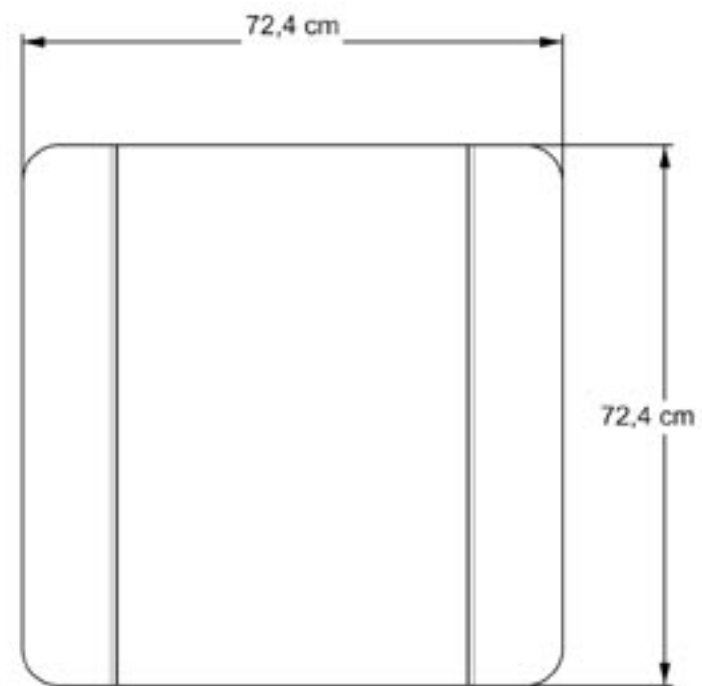

Cayman

Cayman

Measurements

Rhodes Loveseat

Rhodes Sofa / two seater

Rhodes Sofa / three seater

Macau Side Table / wood

Macau Side Table / stone